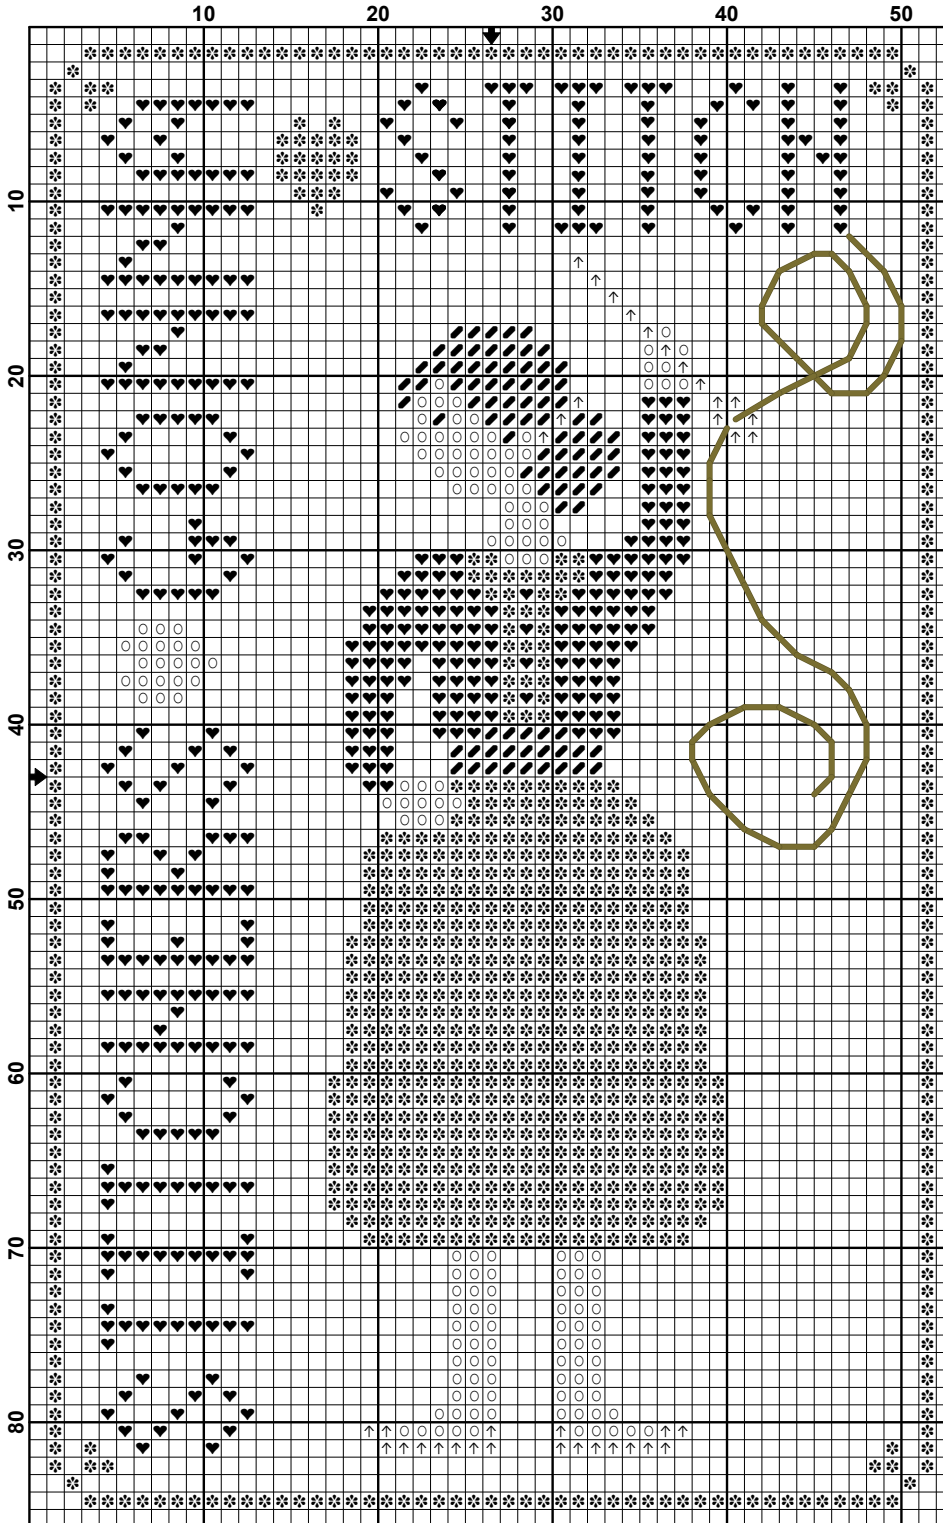

# THE BLUE FLOWER

## Market 2019 - Stitches Gonna Stitch (Free Chart)

↑	Needlepoint Silk	641
▀	Silk N Colors	Chestnut Brown
♥	Silk N Colors	Bronze Age Green
○	Silk N Colors	Cameo Creme
*	Silk N Colors	Moth Garden

The "thread" is backstitched in one strand of Bronze Age Green.