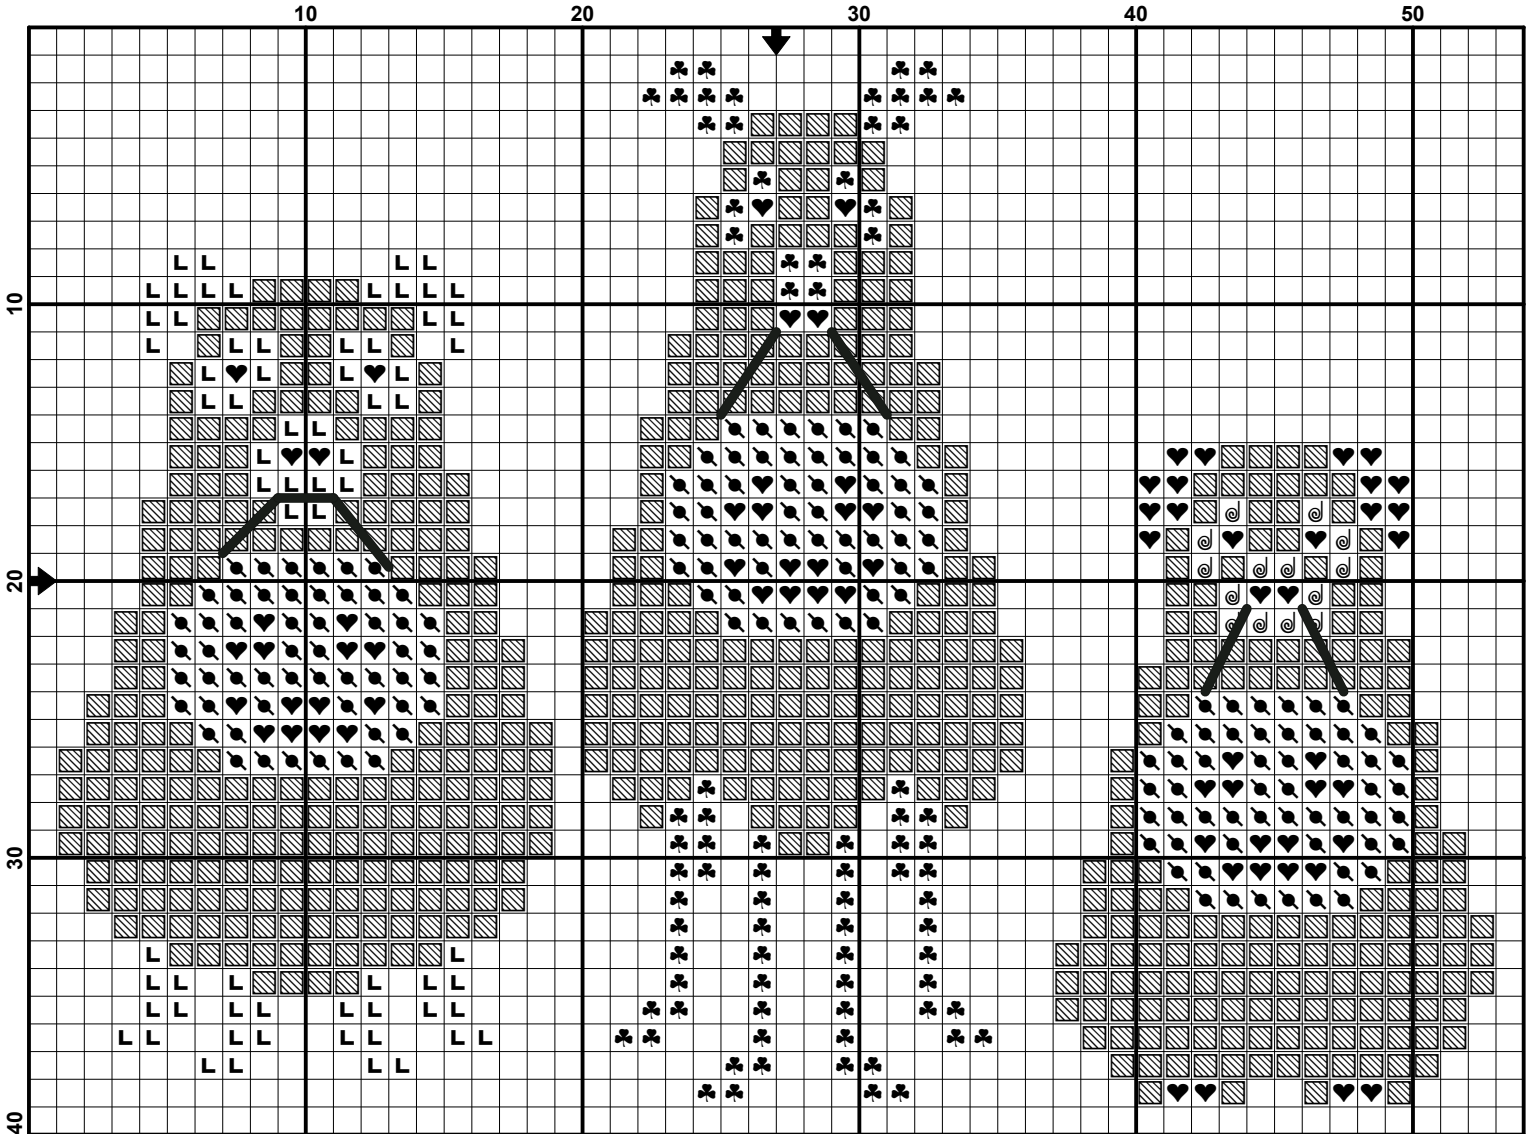

T H E

B L U E

F L O W E R

"Haunted Hounds"

- ♥ DMC 310 Black
- └ DMC 451 Shell Gray-DK
- ♣ DMC 976 Golden Brown-MD
- ⊙ DMC 3829 Old Gold-VY DK
- ▨ DMC 3865 Winter White
- ♣ DMC 4129 Peanut Brittle (Color Variations)